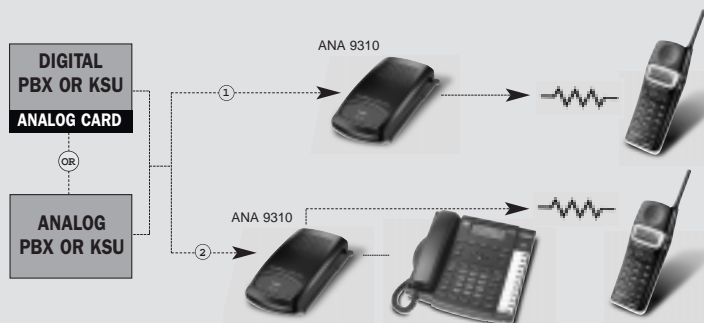

ANA 9320/ANA 9310 900 MHz Business Cordless Telephone

The Uniden ANA9320 and ANA9310 use both ends of the 900MHz frequency, thus avoiding interference with Industrial Inventory System 900MHz products in the marketplace. Also ANA 9320 and ANA 9310 are exclusively engineered for use with all analog phone lines to provide greater flexibility and improved productivity while away from the desk. Customer satisfaction increases as calls no longer go unanswered. And the best part, you'll increase productivity while becoming more efficient.

Analog Interface Configurations (ANA 9310)