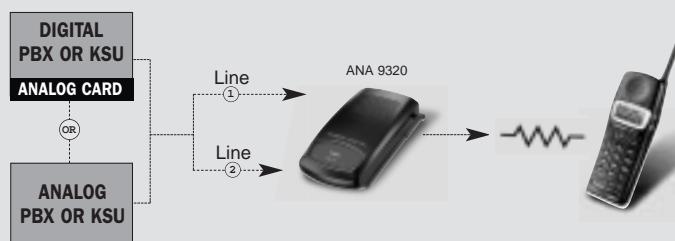

Analog Interface Configurations: 2-Line Operation (ANA 9320)

Features:

- **Interference Reaction Text** – The ANA 9320 and ANA 9310 are less susceptible to interference than Spread Spectrum Technology since it uses narrow band.
- **High Performance 900MHz Narrow Band FM with ADPCM** – High quality secured conversation by 32 kbps ADPCM voice codec.
- **LCD Display** – The ANA 9320 and ANA 9310 provide quick and easy-to-read information with a 2-line, 16-digit dot-matrix display plus 3 status icons.
- **Pause, Flash, Redial & Memory** – These features instantly let you choose the appropriate function for convenience and ease.
- **Headset Jack** – Allows for the connection of an optional headset (EXP 9730/9530) for hands-free operation. For easy access, the headset jack is located at the top of the handset.
- **Conference** – Allows you to add other parties to your call through your PBX.
- **Silent Alert** – A vibrating alert will allow you to receive calls without disturbing others and is ideal for noisier environments.
- **3 Selectable Ring Tones and Vibrate Ringer** – You can choose from 3 ring tones and each one can be set to high or low volume. Choose the silent alert (Vibration Mode) to receive calls without disturbing others or if you're in a noisy environment.
- **Ringer ON/OFF Switch on Handset** – Allows you to turn off the ringer to avoid unwanted calls.
- **4 Step Volume Control** – The ANA 9320/9310 lets you select from 4 levels of volume in the earpiece (new HAC regulation compatible).
- **Page/Find** – Allows you to locate the handset easily or to page the handset from the base unit (ANA 9310 only).
- **Hold** – Allows you to easily put your callers on hold via the handset.
- **Transfer** – Allows you to transfer calls to another line with one button through your PBX or Key system.
- **20 Number Memory** – Allows you to store up to 20 phone numbers for quick and easy speed dialing.
- **Mute** – Mute your phone for privacy while in your office or while walking through the halls simply by pushing the Mute ON/OFF Switch.

Specifications:

- **Base Unit:**
  Dimensions: 4 1/4" (w) x 2 1/4" (h) x 7 5/8" (d)
  Weight: 11.8 oz
  Color: Charcoal
- **Telephone Handset:**
  Dimensions: 2" (w) x 5 1/2" (h) x 1 1/4" (d) (without antenna)
  Weight: 5.2 oz (with battery)
  Color: Black
- **Desktop Charger:**
  Dimensions: 3 3/4" (w) x 2 1/6" (h) x 3 1/2" (d)
  Weight: 2.5 oz
  Color: Black
- **Battery:**
  - Type: 3.6V 750mAh Nickel Metal Hydride Rechargeable Battery Pack
  - Charging Time: 5-6 Hours max. to full charge
  - Consumption: Up to 7 hours talk time; up to 5 days standby
- **Display Type:**
  2-Line, 16-Digit LCD with Status Icons

Extra Features:

- **Compact Handset** – The ANA 9320 and ANA 9310 are compact and lightweight for optimum mobility.
- **30 Simultaneous Conversations** – Provides 65,535 way security code combination.
- **Belt Clip** – A sturdy belt clip is included for mobility in any environment.
- **Easy Connection** – The ANA 9320/ANA 9310 plugs directly into your PBX analog port.

Optional Accessories:

- Headset (EXP 9730/9530)
- Spare Battery (BT930)
- Spare Charger

RF Characteristics: