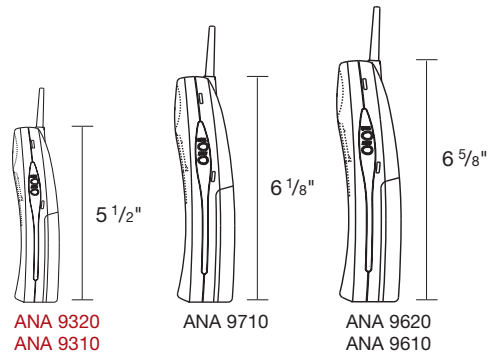

Uniden®

ANA 9320/ANA 9310

*The best cordless
office solution for
increased productivity,
higher efficiency,
and longer range.*

ANA 9320
Two-Line

x 30

30 Simultaneous Conversations

ANA 9320/ANA 9310
INCLUDE:

Remote Antenna Base,
Handset, Charger, Belt
Clip, Battery, Wall
Mount and AC Adapter.

Uniden's **SMALLEST** Cordless **BUSINESS PHONE**

- Interference Avoidance with other 900MHz Systems
- Smallest Cordless Handset Available
- Works with any PBX/Key System through Analog Port
- 20 Memory Locations
- 16 Digit, 2-Line LCD Display
- Auto Scan Channel Selection
- Transfer, Conference and Hold Functions
- 3 Ring Tones and Vibrate Ringer
- Auto Answer/Auto Stand-By
- Headset Jack w/Belt Clip
- Charging Cradle
- Remote Antenna Base
- 750 mAh NiMH Battery
- Wall Mountable

BUSINESS TELECOMMUNICATIONS